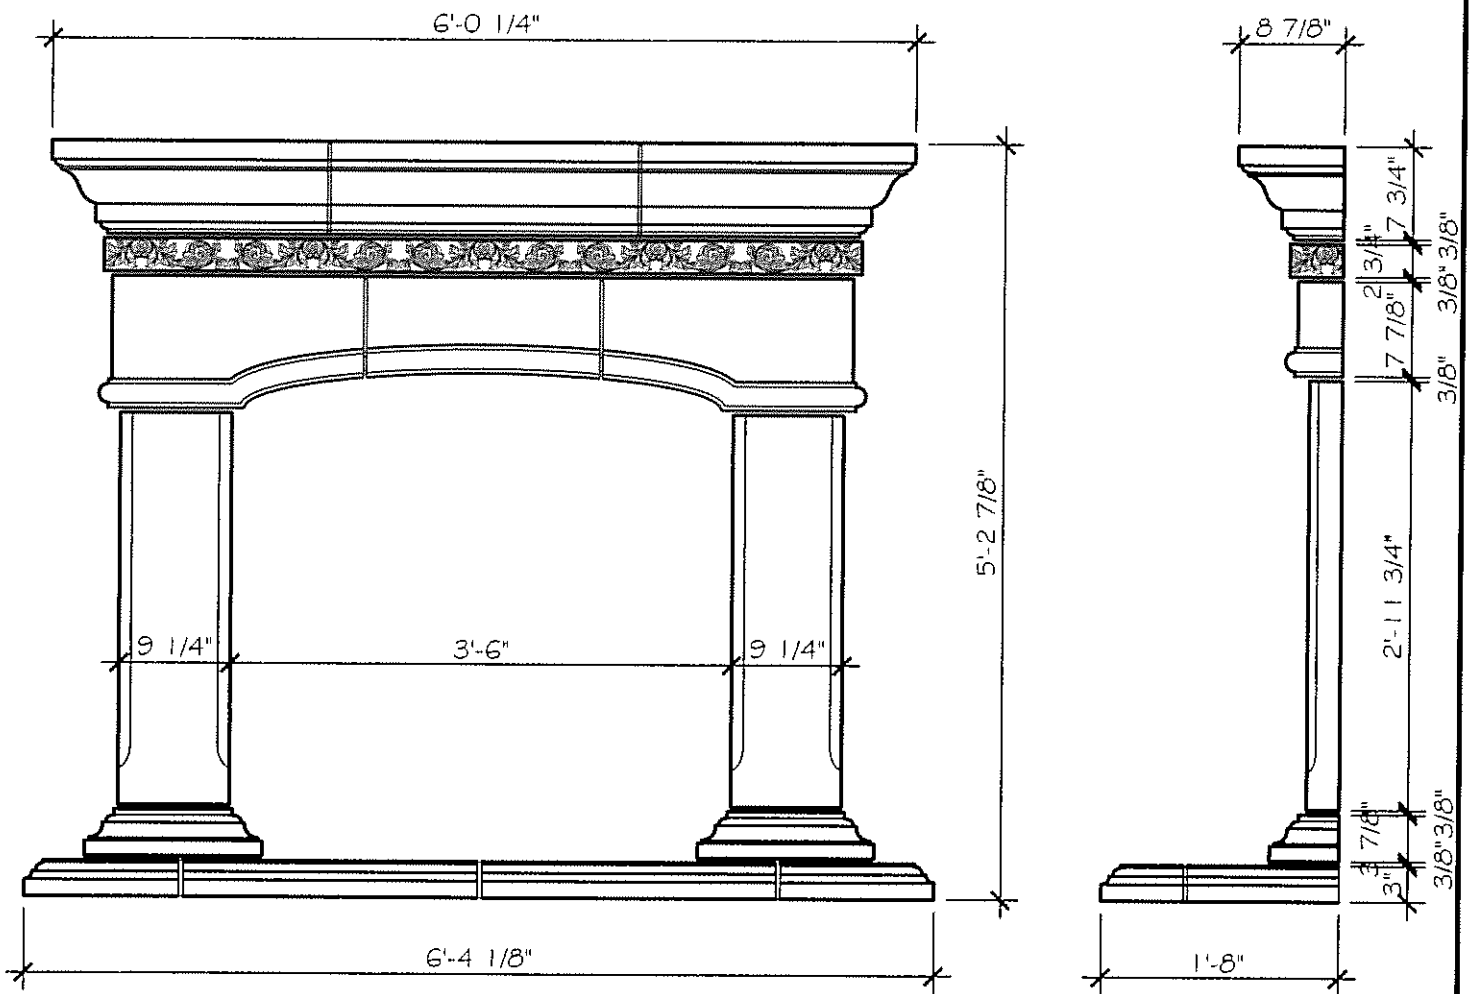

42" ARCHED BALBOA w/PEDESTAL BASE

OPTIONAL FLORAL TRIM INSERT

Fyre-Stone, Inc.

5916 Eden Drive
Haltom City, TX. 76117

Phone 817-429-0999
Fax 817-831-1684
www.fyre-stone.com
info@fyre-stone.com

Customer

Details

BA-2165