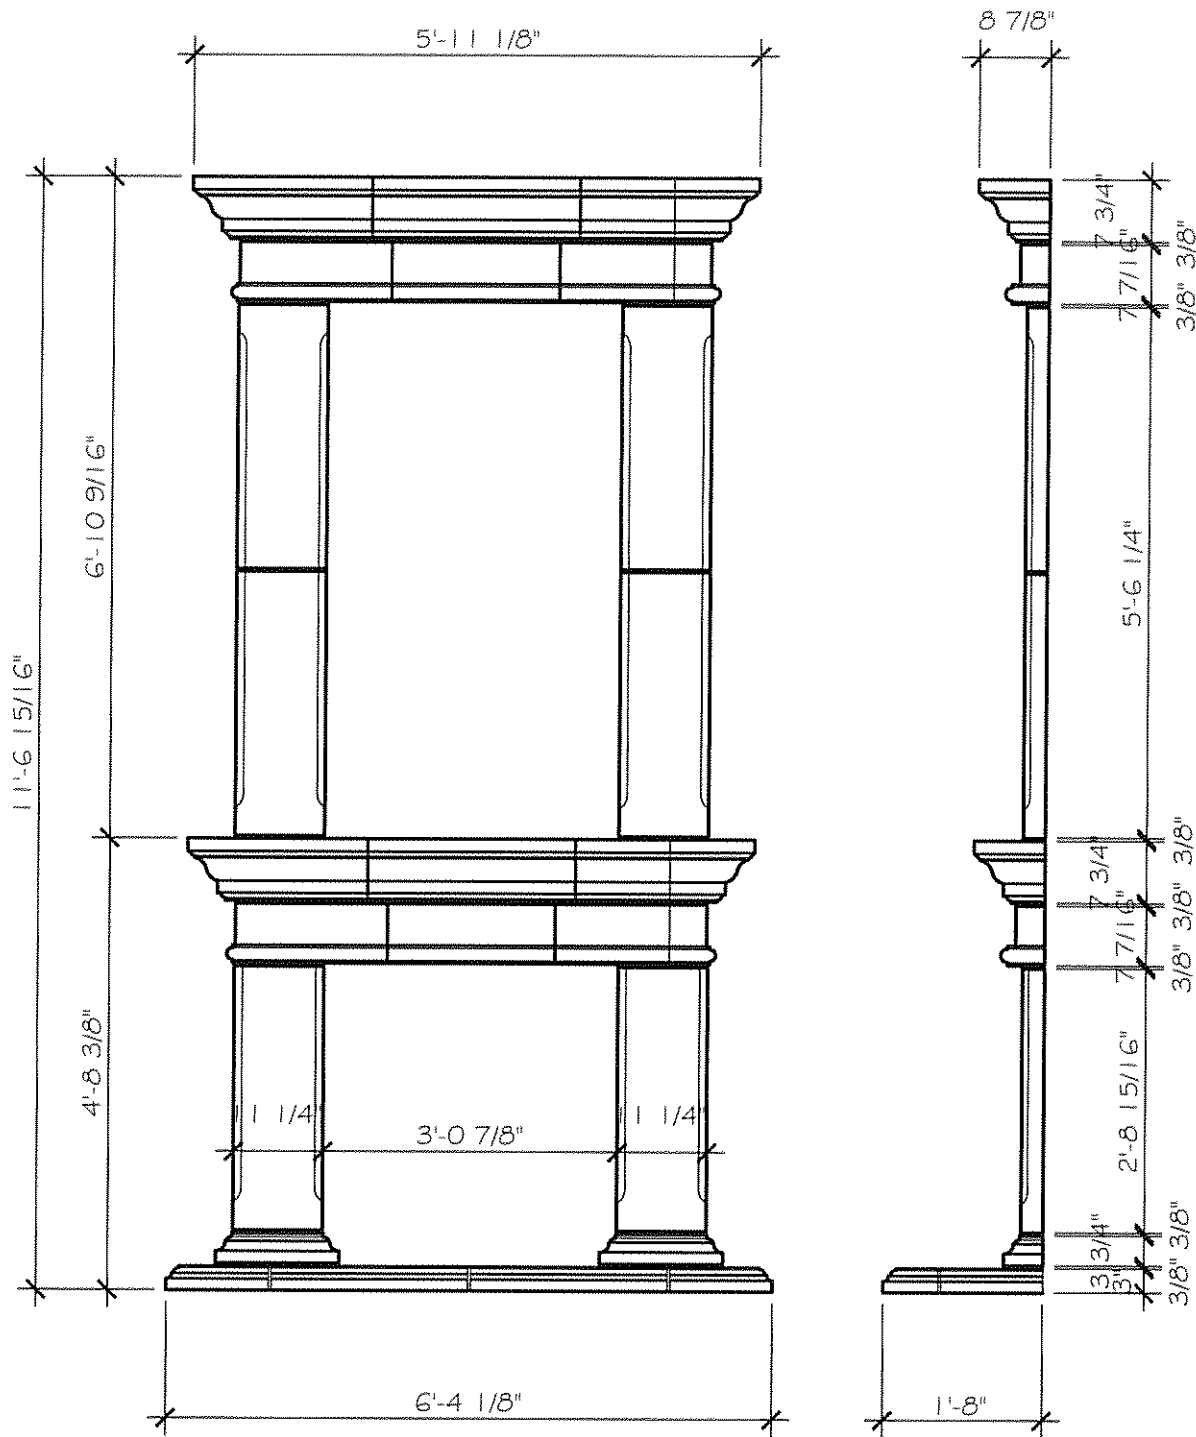

36" BALBOA DELUXE w/PEDESTAL BASE

Fyre-Stone, Inc.

5916 Eden Drive
Haltom City, TX. 76117

Phone 817-429-0999
Fax 817-831-1684
www.fyre-stone.com
info@fyre-stone.com

Customer

Details

BA-3000