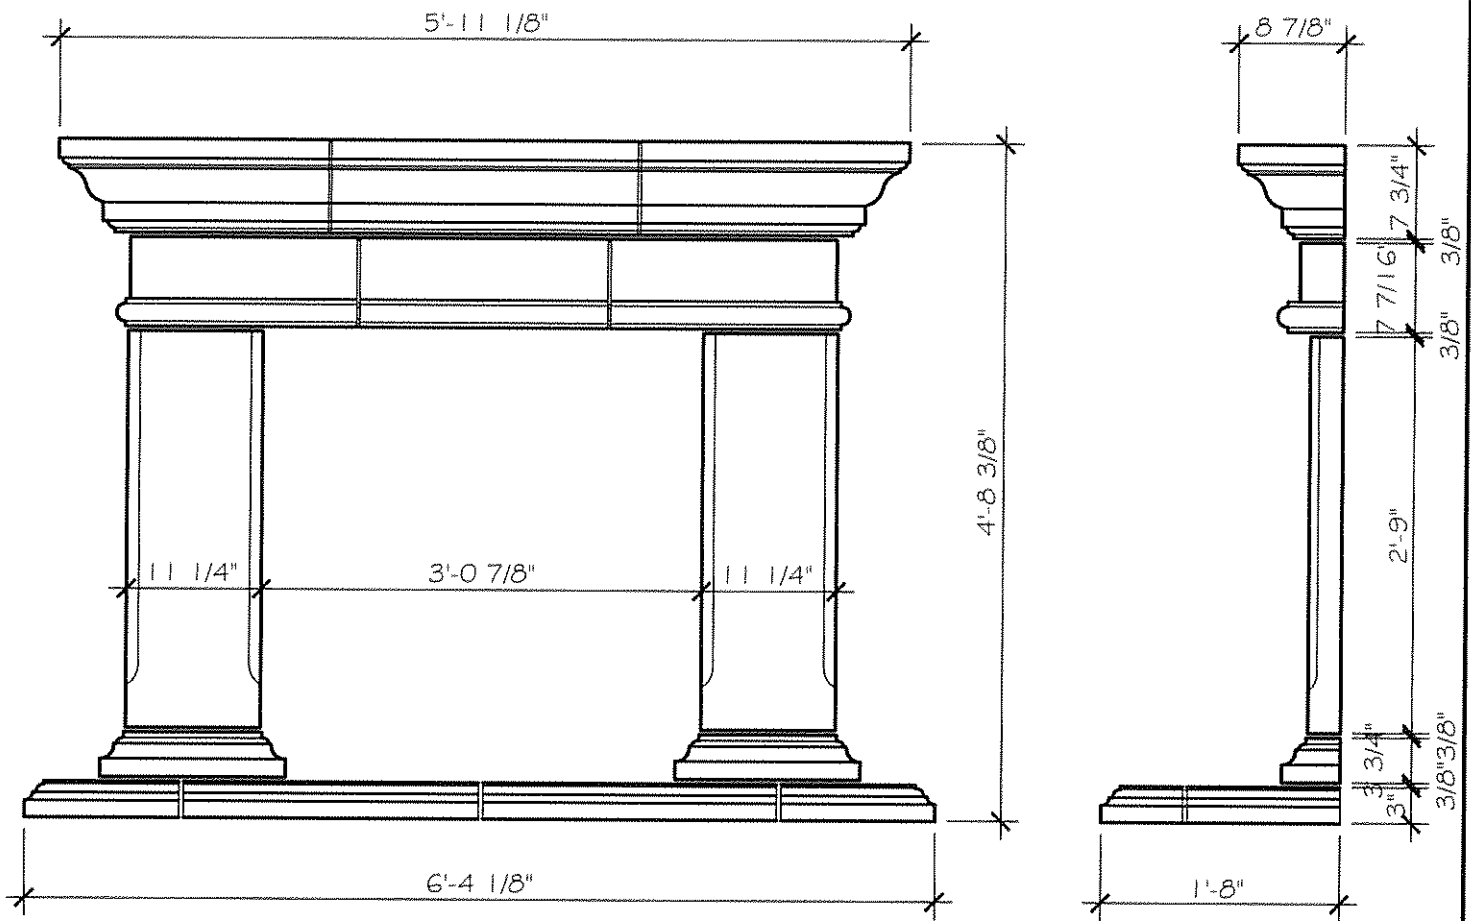

36" BALBOA w/PEDESTAL BASE

Fyre-Stone, Inc.

5916 Eden Drive
Haltom City, TX. 76117

Phone 817-429-0999
Fax 817-831-1684
www.fyre-stone.com
info@fyre-stone.com

Customer

Details

BA-1000