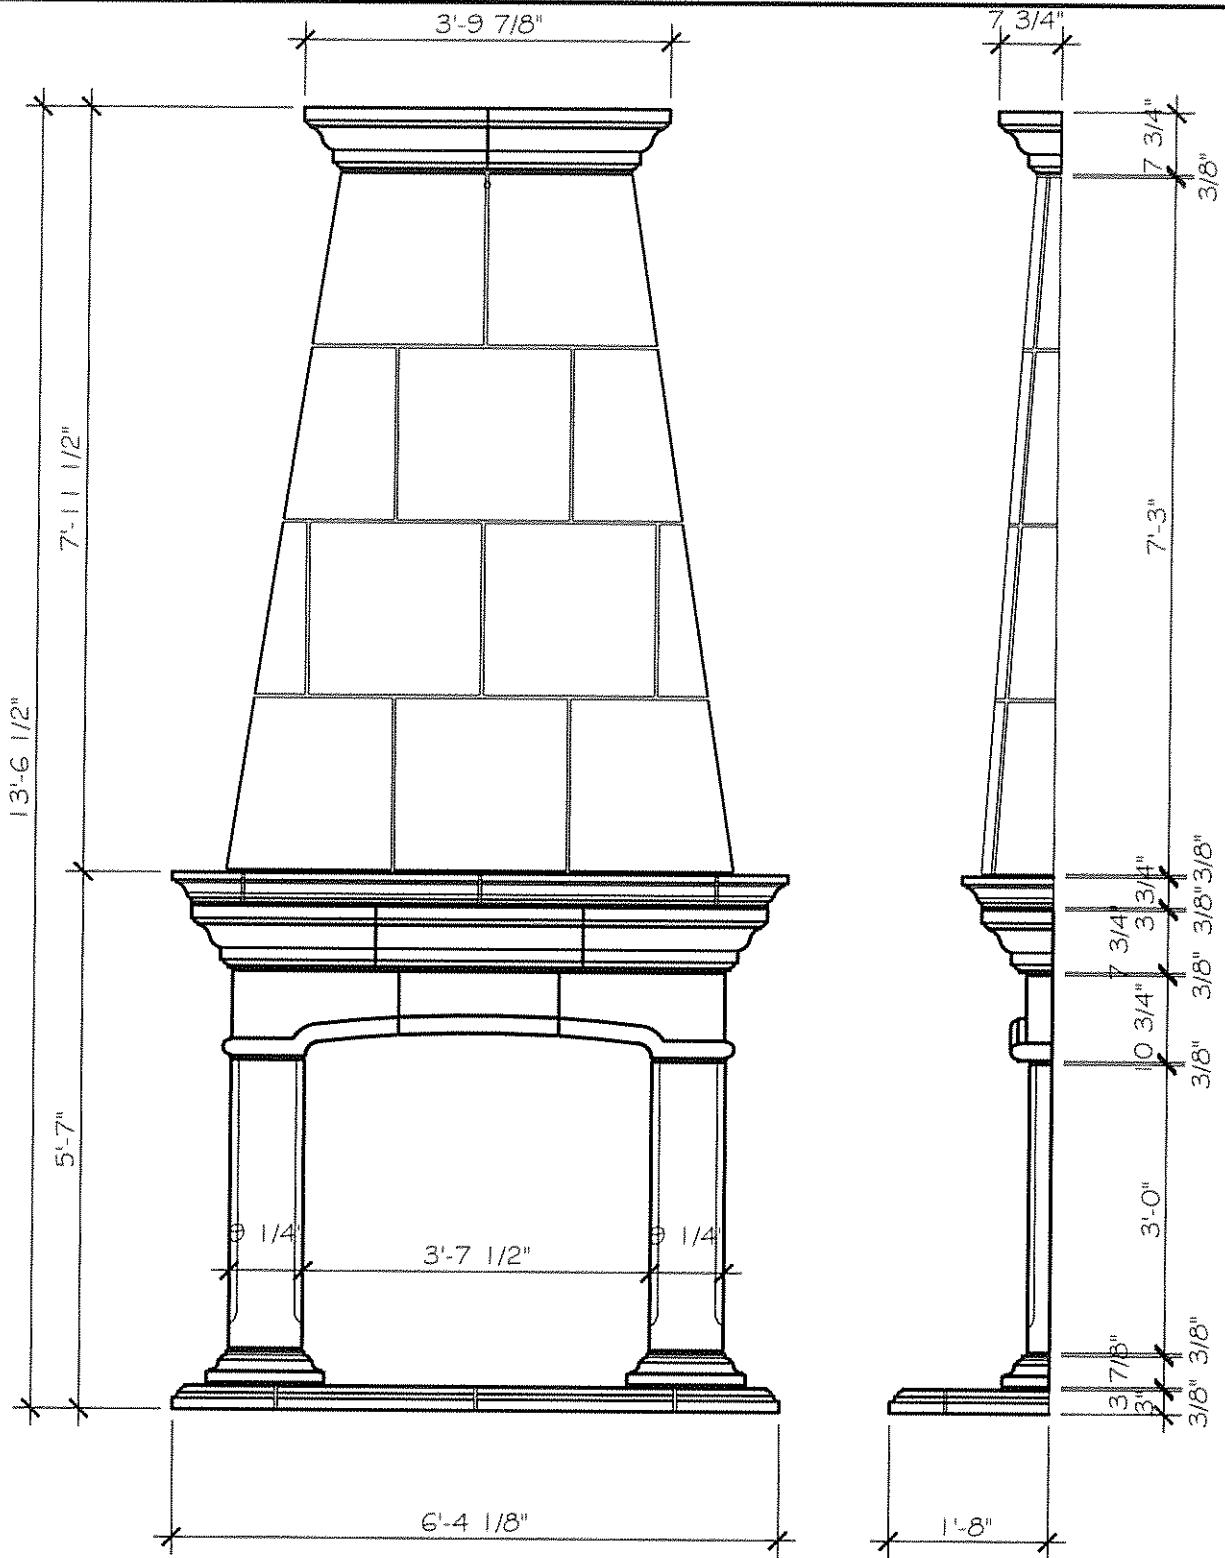

42" ARCHED BALBOA w/PEDESTAL BASE / CHASE /MANTEL CAP

Fyre-Stone, Inc.

5916 Eden Drive
Haltom City, TX. 76117

Phone 817-429-0999
Fax 817-831-1684
www.fyre-stone.com
info@fyre-stone.com

Customer

Details

BA-2108