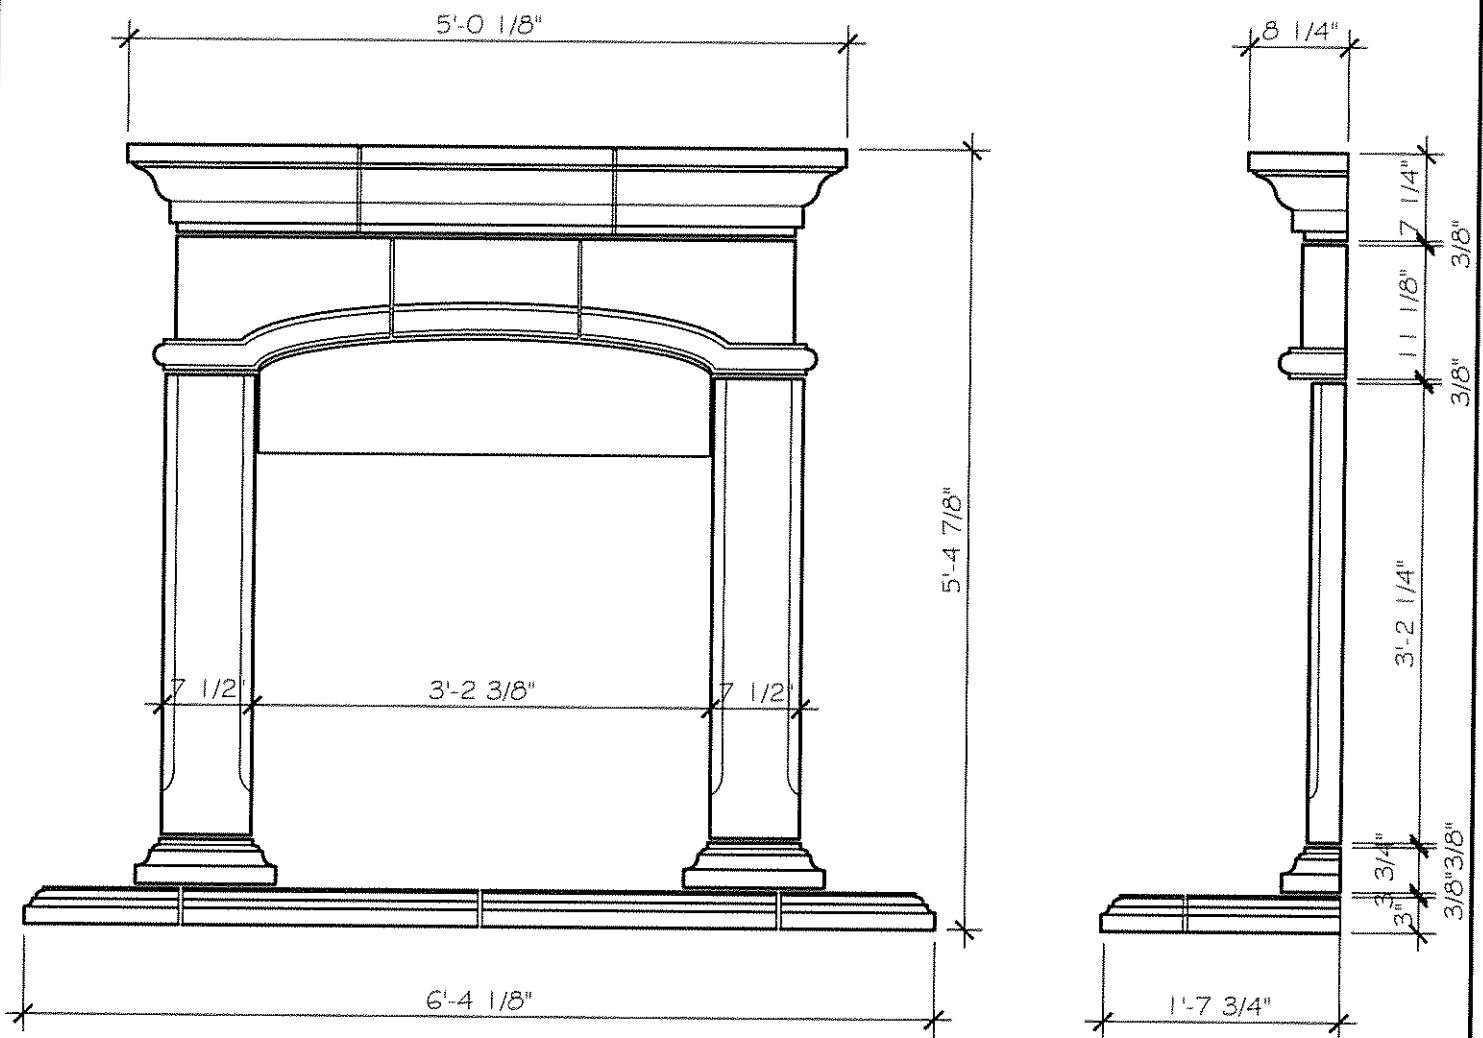

36" ARCHED BALBOA w/PEDESTAL BASE

Fyre-Stone, Inc.

5916 Eden Drive
Haltom City, TX. 76117

Phone 817-429-0999
Fax 817-831-1684
www.fyre-stone.com
info@fyre-stone.com

Customer

Details

BA-2100

ARCHED BABY BALBOA w/PEDESTAL BASE