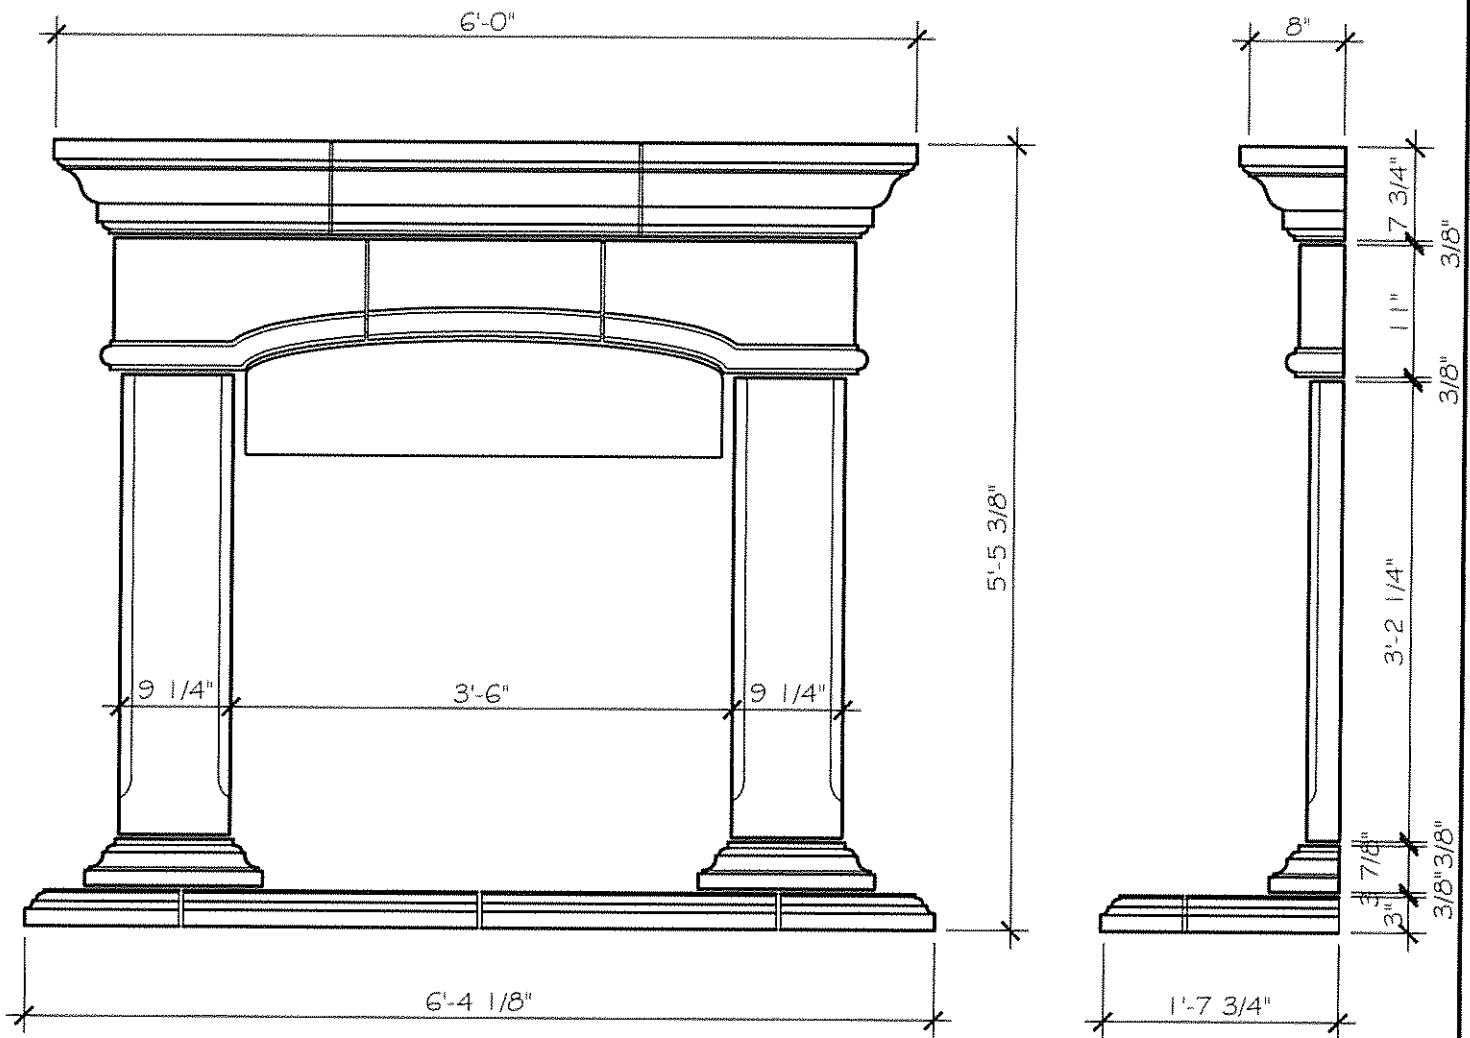

42" ARCHED BALBOA w/PEDESTAL BASE

Fyre-Stone, Inc.

5916 Eden Drive
Haltom City, TX. 76117

Phone 817-429-0999
Fax 817-831-1684
www.fyre-stone.com
info@fyre-stone.com

Customer

Details

BA-2100