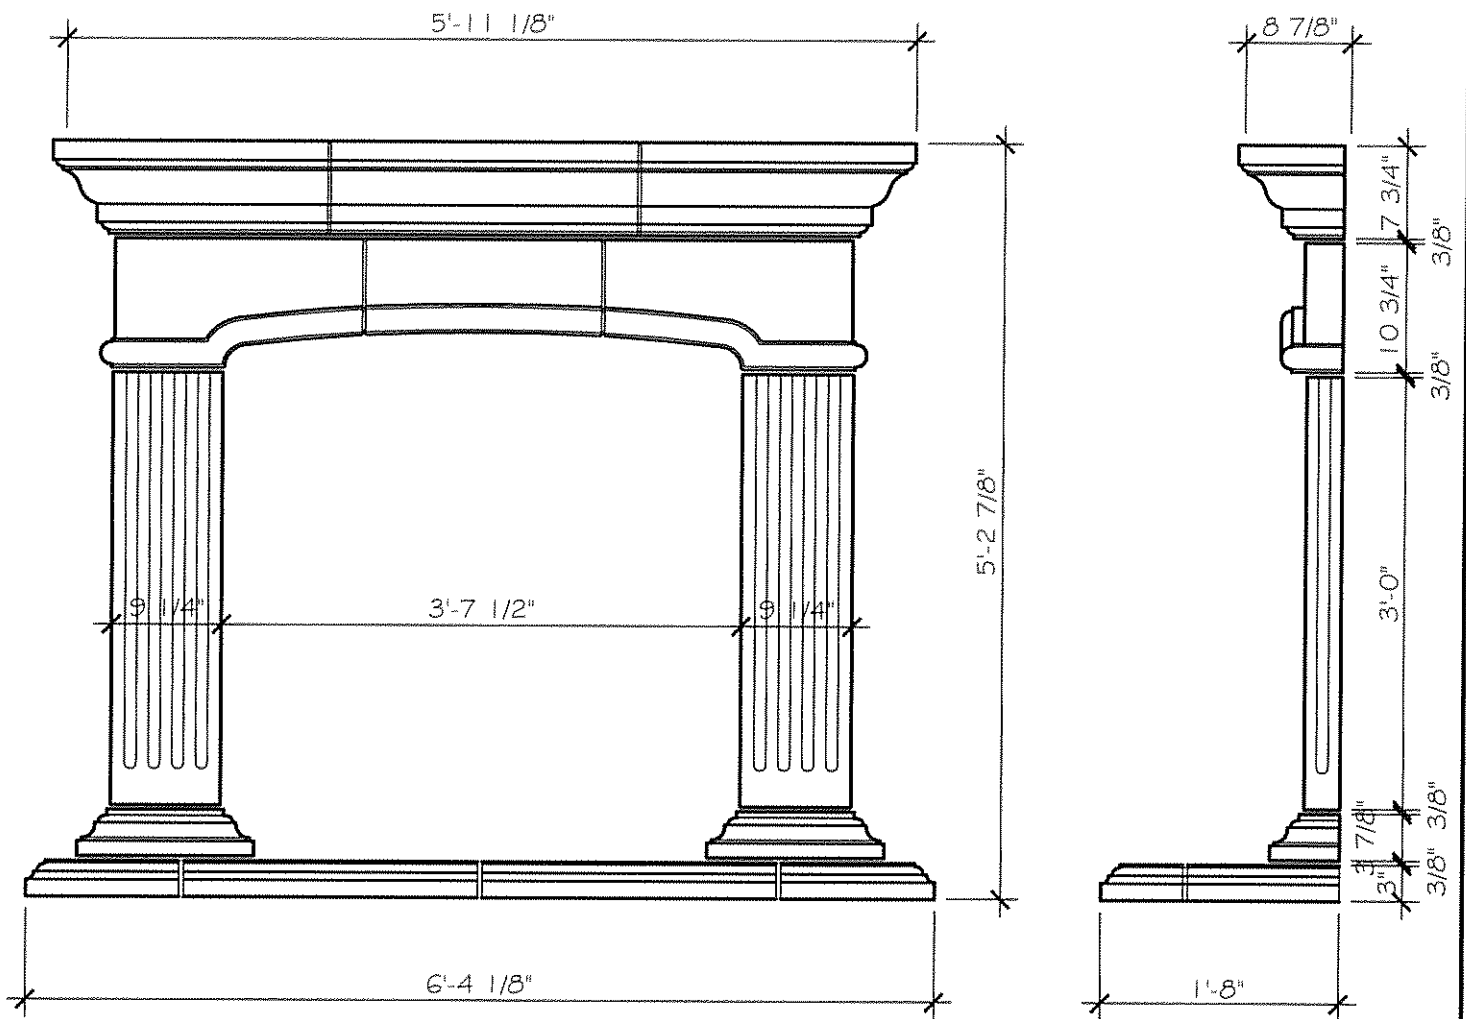

42" ARCHED BALBOA w/FLUTED LEG & PEDESTAL BASE

Fyre-Stone, Inc.

5916 Eden Drive
Haltom City, TX. 76117

Phone 817-429-0999
Fax 817-831-1684
www.fyre-stone.com
info@fyre-stone.com

Customer

Details

BA-2150