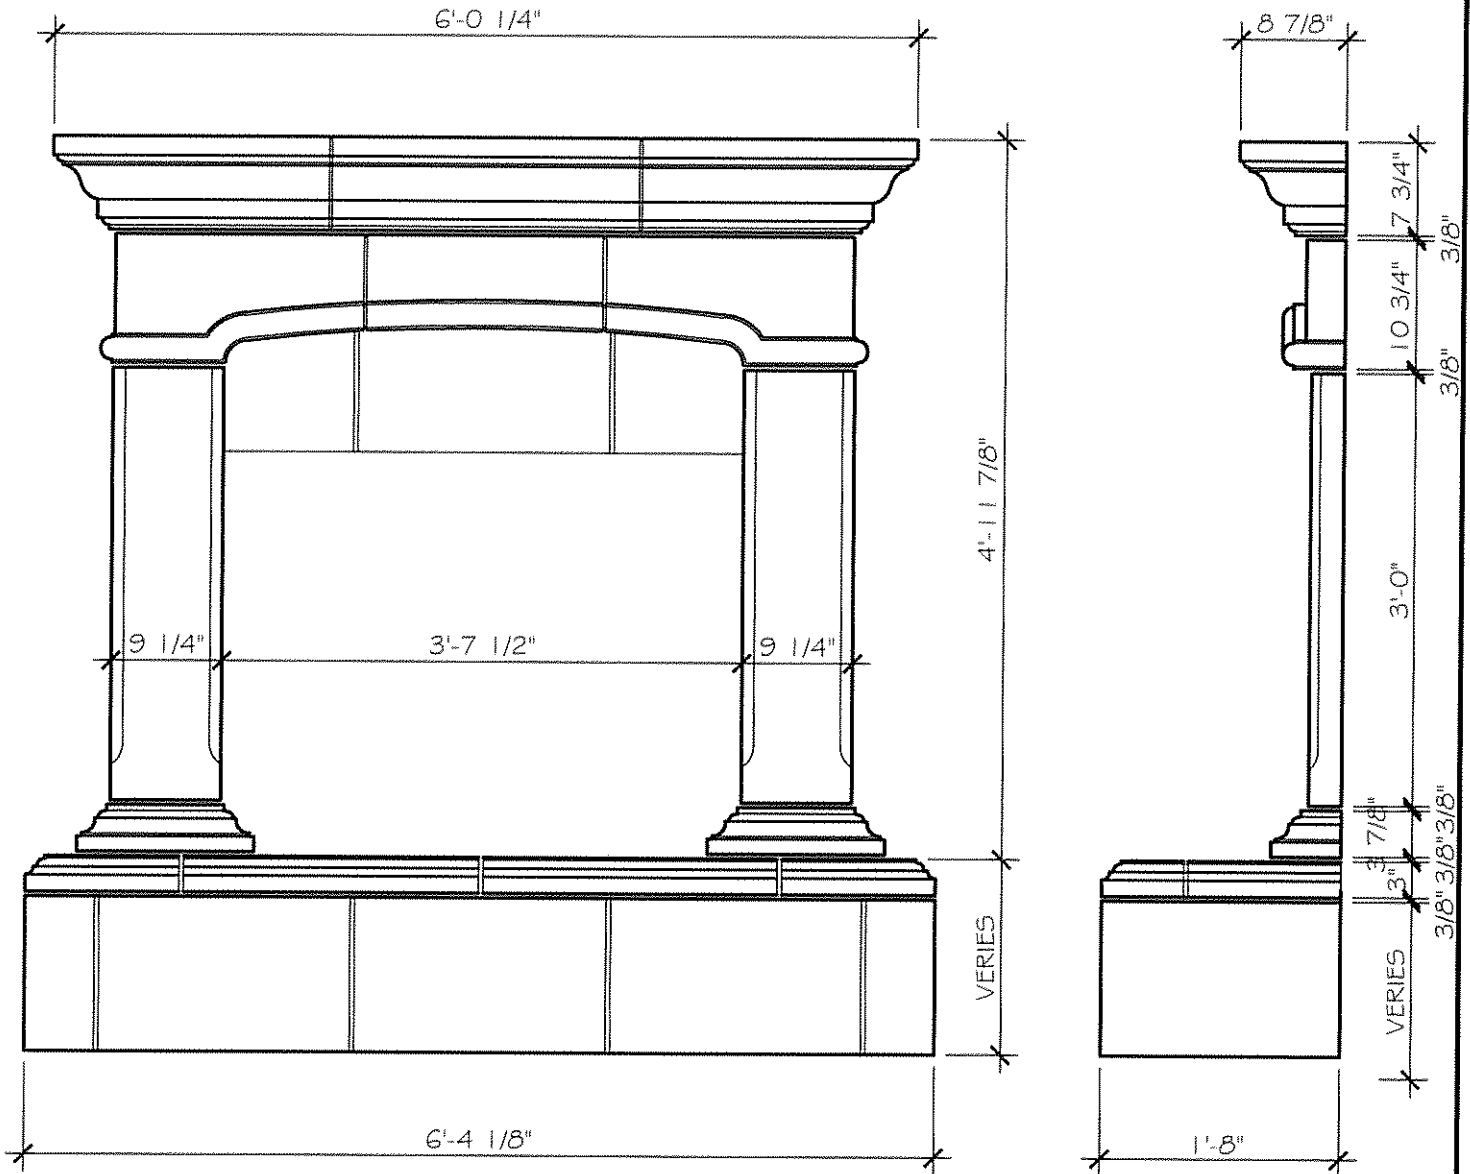

42" ARCHED BALBOA w/PEDESTAL BASE

RAISED HEARTH

Fyre-Stone, Inc.

5916 Eden Drive
Haltom City, TX. 76117

Phone 817-429-0999
Fax 817-831-1684
www.fyre-stone.com
info@fyre-stone.com

Customer

Details

BA-2100RH