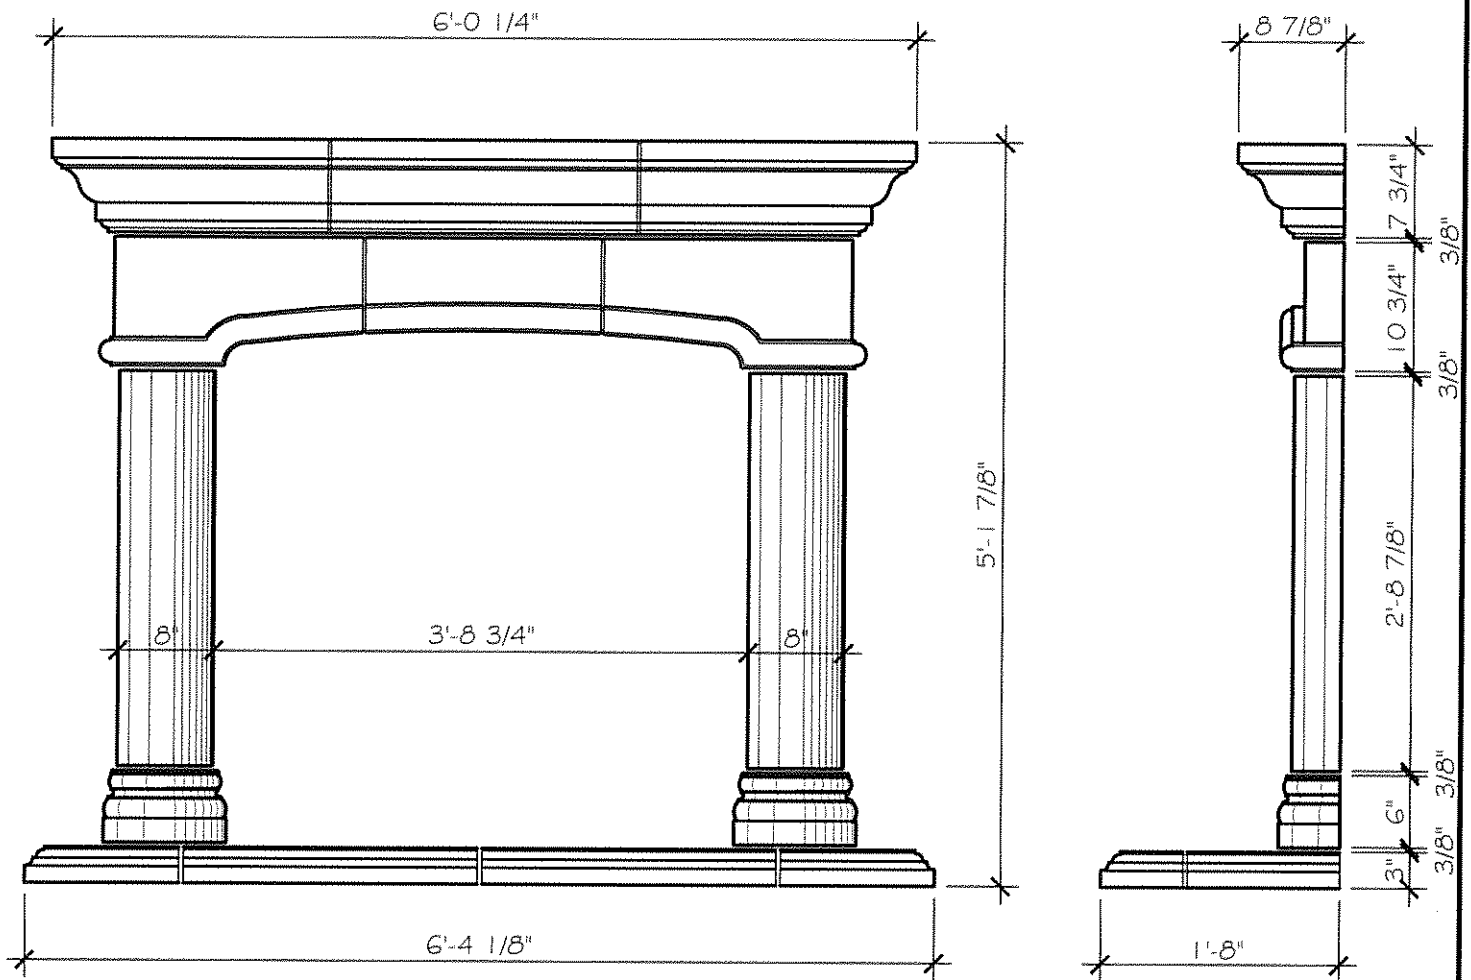

42" BALBOA w/COLUMN LEG

Fyre-Stone, Inc.

5916 Eden Drive
Haltom City, TX. 76117

Phone 817-429-0999
Fax 817-831-1684
www.fyre-stone.com
info@fyre-stone.com

Customer

Details

BA-2160