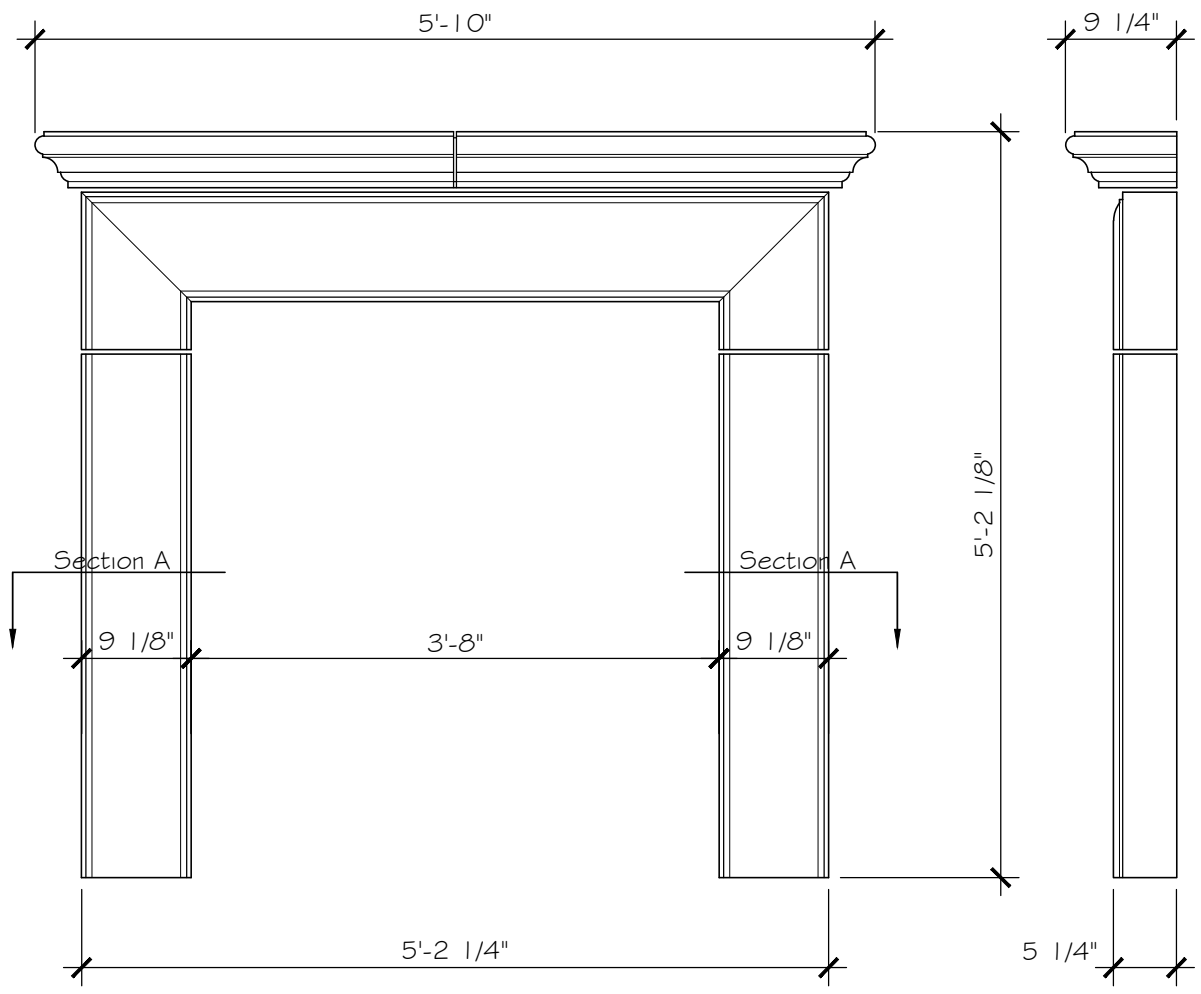

Section A

SADDLEBROOKE

Fyre-Stone, Inc.
 5916 Eden Drive
 Haltom City, TX. 76117

Phone 817-429-0999
 Fax 817-831-1684
www.fyre-stone.com
info@fyre-stone.com

Customer
 Details SB-XXX